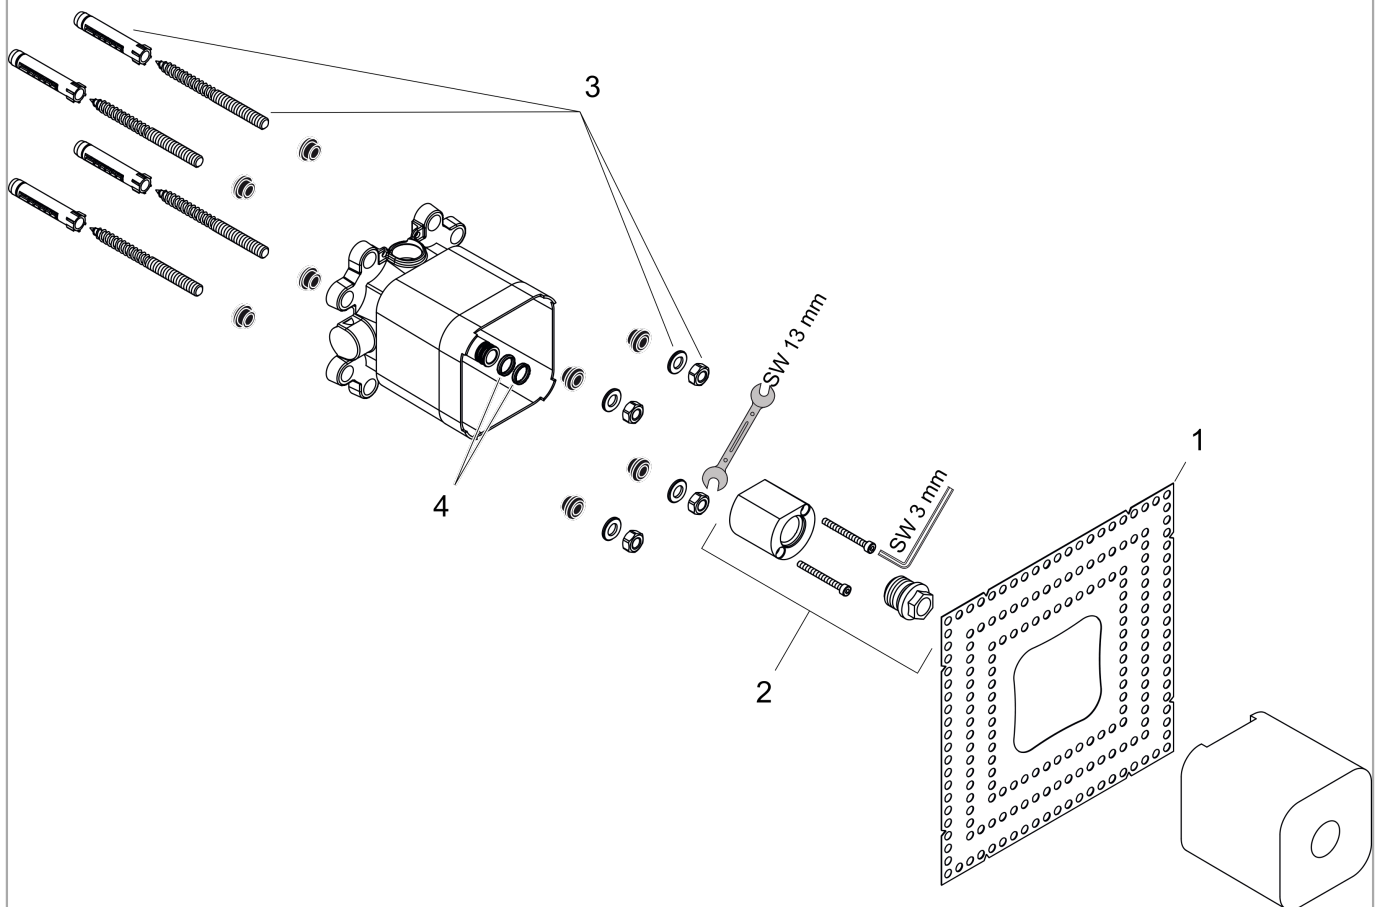

AXOR ShowerCollection
Rough, Axor ShowerCollection Wall-Mounted Showerhead
 Finishes : n.a. Part no. : 10921181

Description

Item details

List Price \$ 239.00

Compliance

Product image

Scale drawing

AXOR ShowerCollection

Rough, Axor ShowerCollection Wall-Mounted Showerhead

Finishes : n.a. Part no. : 10921181

Exploded drawing

Year of production: >12/11

AXOR ShowerCollection

Rough, Axor ShowerCollection Wall-Mounted Showerhead

Finishes : n.a. Part no. : 10921181

Spare parts list

Year of production: >12/11

| Pos. | Description | Part no. | Price | PU |
|------|------------------------|----------|-------|----|
| 1 | sealing foil | 95833000 | - | 1 |
| 2 | flushing unit complete | 95832000 | - | 1 |
| 3 | mounting kit | 97722000 | - | 1 |
| 4 | O-ring 11x2 | 98127000 | - | 1 |