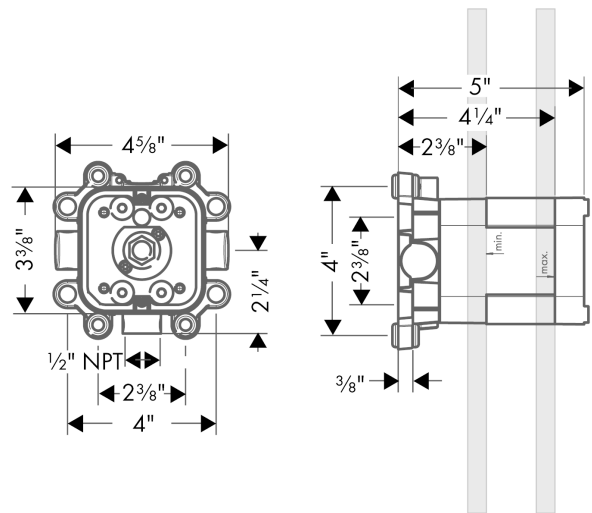

AXOR ShowerCollection
Rough, Axor ShowerCollection Wall-Mounted Showerhead
 Finishes : n.a. Part no. : 10921181

Description

Item details

List Price \$ 239.00

Compliance

Product image

Scale drawing

AXOR ShowerCollection

Rough, Axor ShowerCollection Wall-Mounted Showerhead

Finishes : n.a. Part no. : 10921181

Exploded drawing

Year of production: >12/11

AXOR ShowerCollection

Rough, Axor ShowerCollection Wall-Mounted Showerhead

Finishes : n.a. Part no. : 10921181

Spare parts list

Year of production: >12/11

| Pos. | Description | Part no. | Price | PU |
|------|------------------------|----------|-------|----|
| 1 | sealing foil | 95833000 | - | 1 |
| 2 | flushing unit complete | 95832000 | - | 1 |
| 3 | mounting kit | 97722000 | - | 1 |
| 4 | O-ring 11x2 | 98127000 | - | 1 |